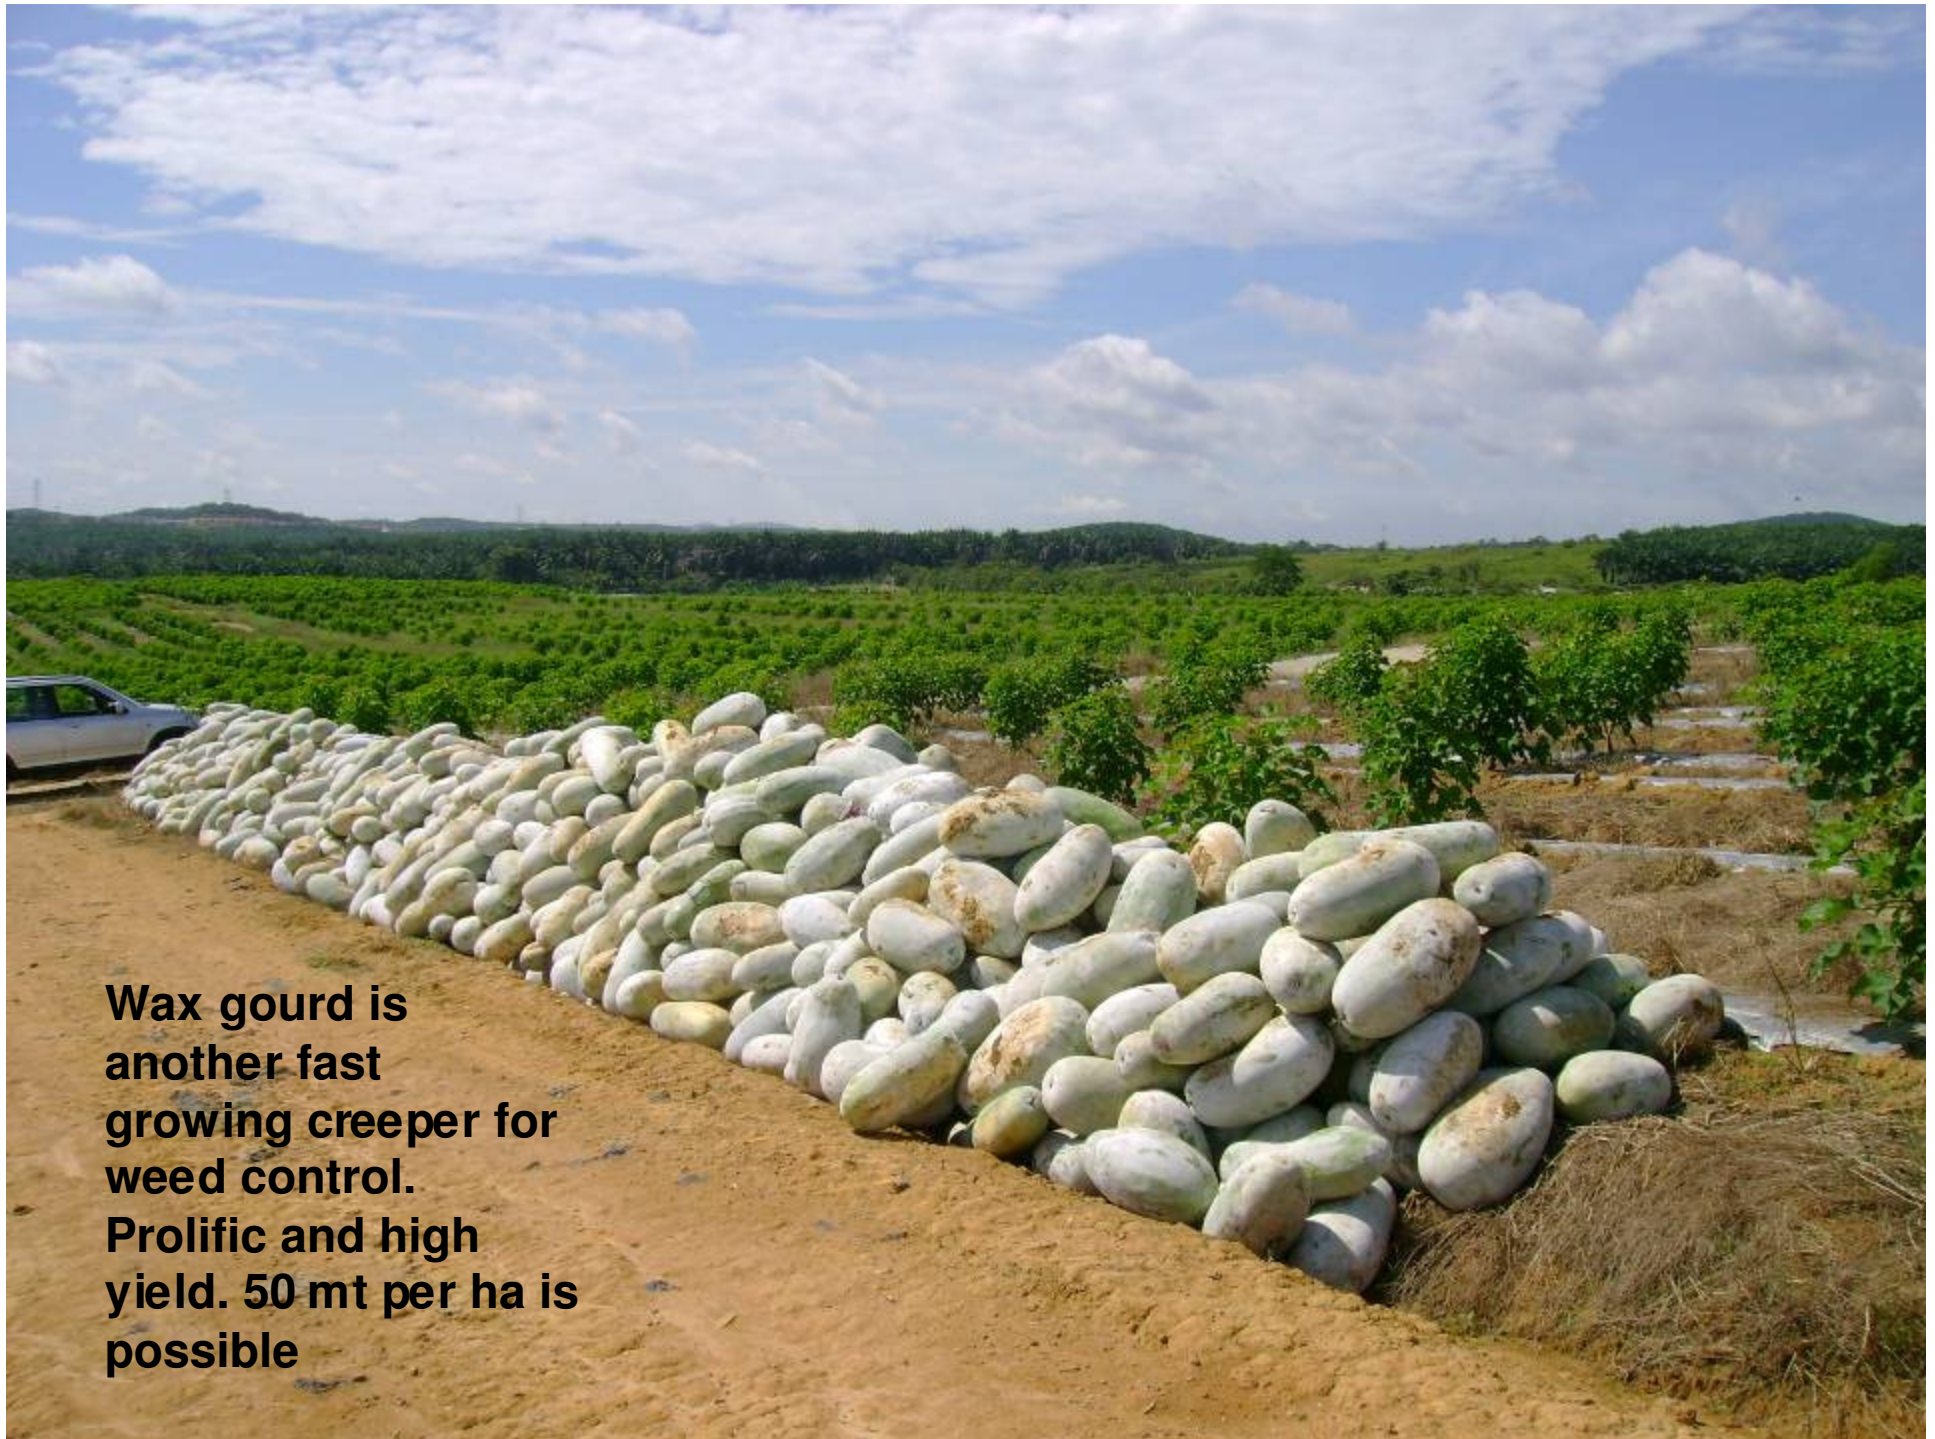

JATROPHA CURCAS

THE BEGINNING

JATROPHA CURCAS

THE BIODIESEL TREE

Elite Variety
Seed to Production
- 4 months

Productive tree carrying fruits of different ripening stage

**Productive tree with continuous production
on the branch at short interval**

Wax gourd is another fast growing creeper for weed control. Prolific and high yield. 50 mt per ha is possible

**Original Seed Source
Selected trees**

Select 1st production

**Early bearers
select productive trees**