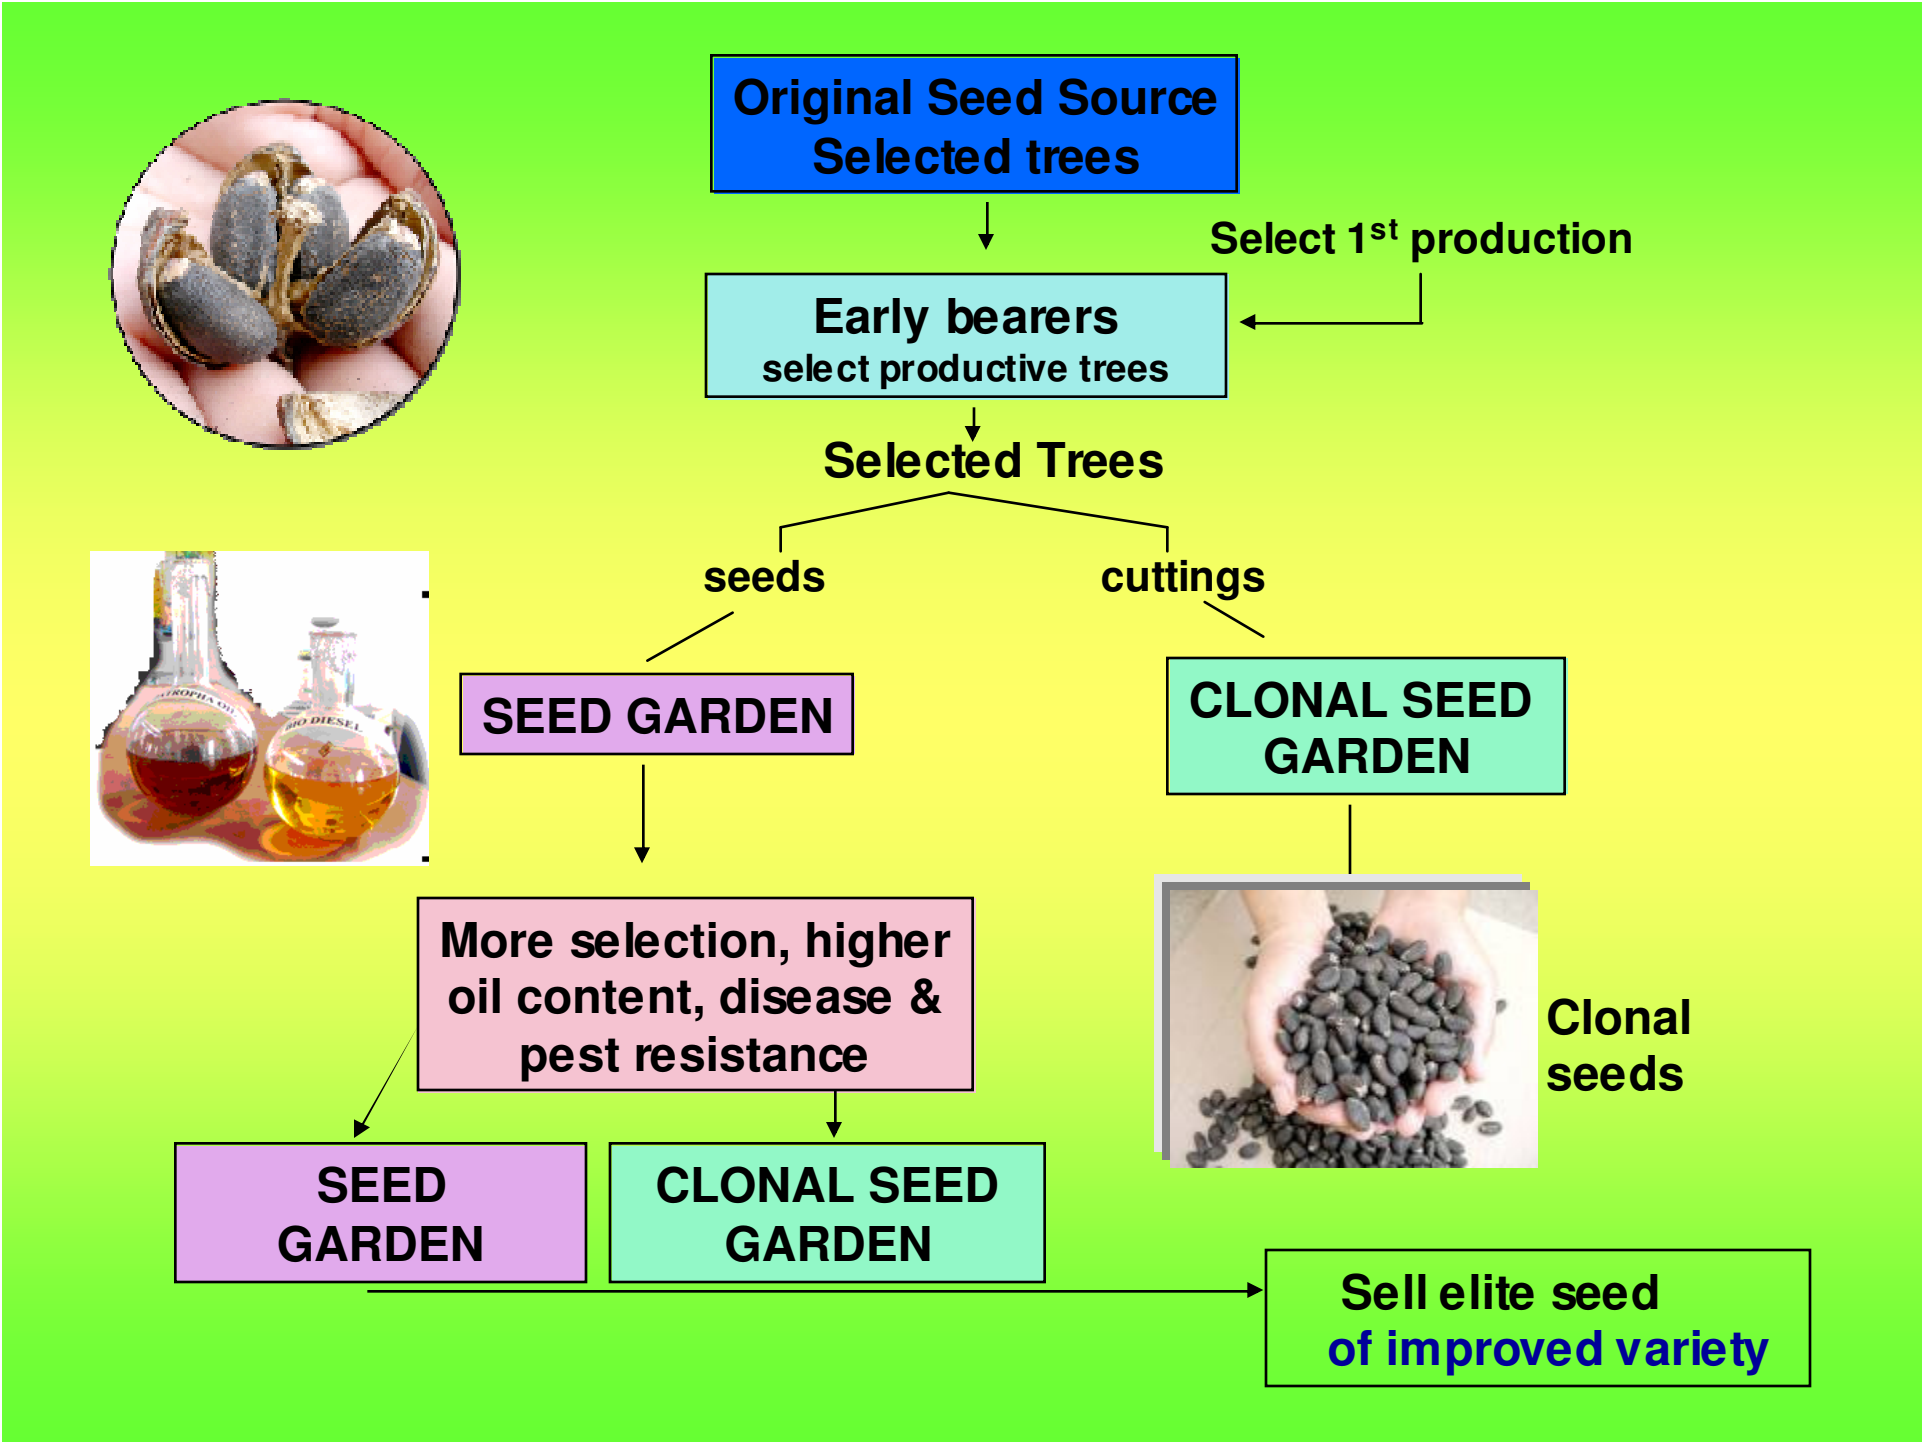

**Clonal
seeds**

**SEED
GARDEN**

**CLONAL SEED
GARDEN**

**Sell elite seed
of improved variety**